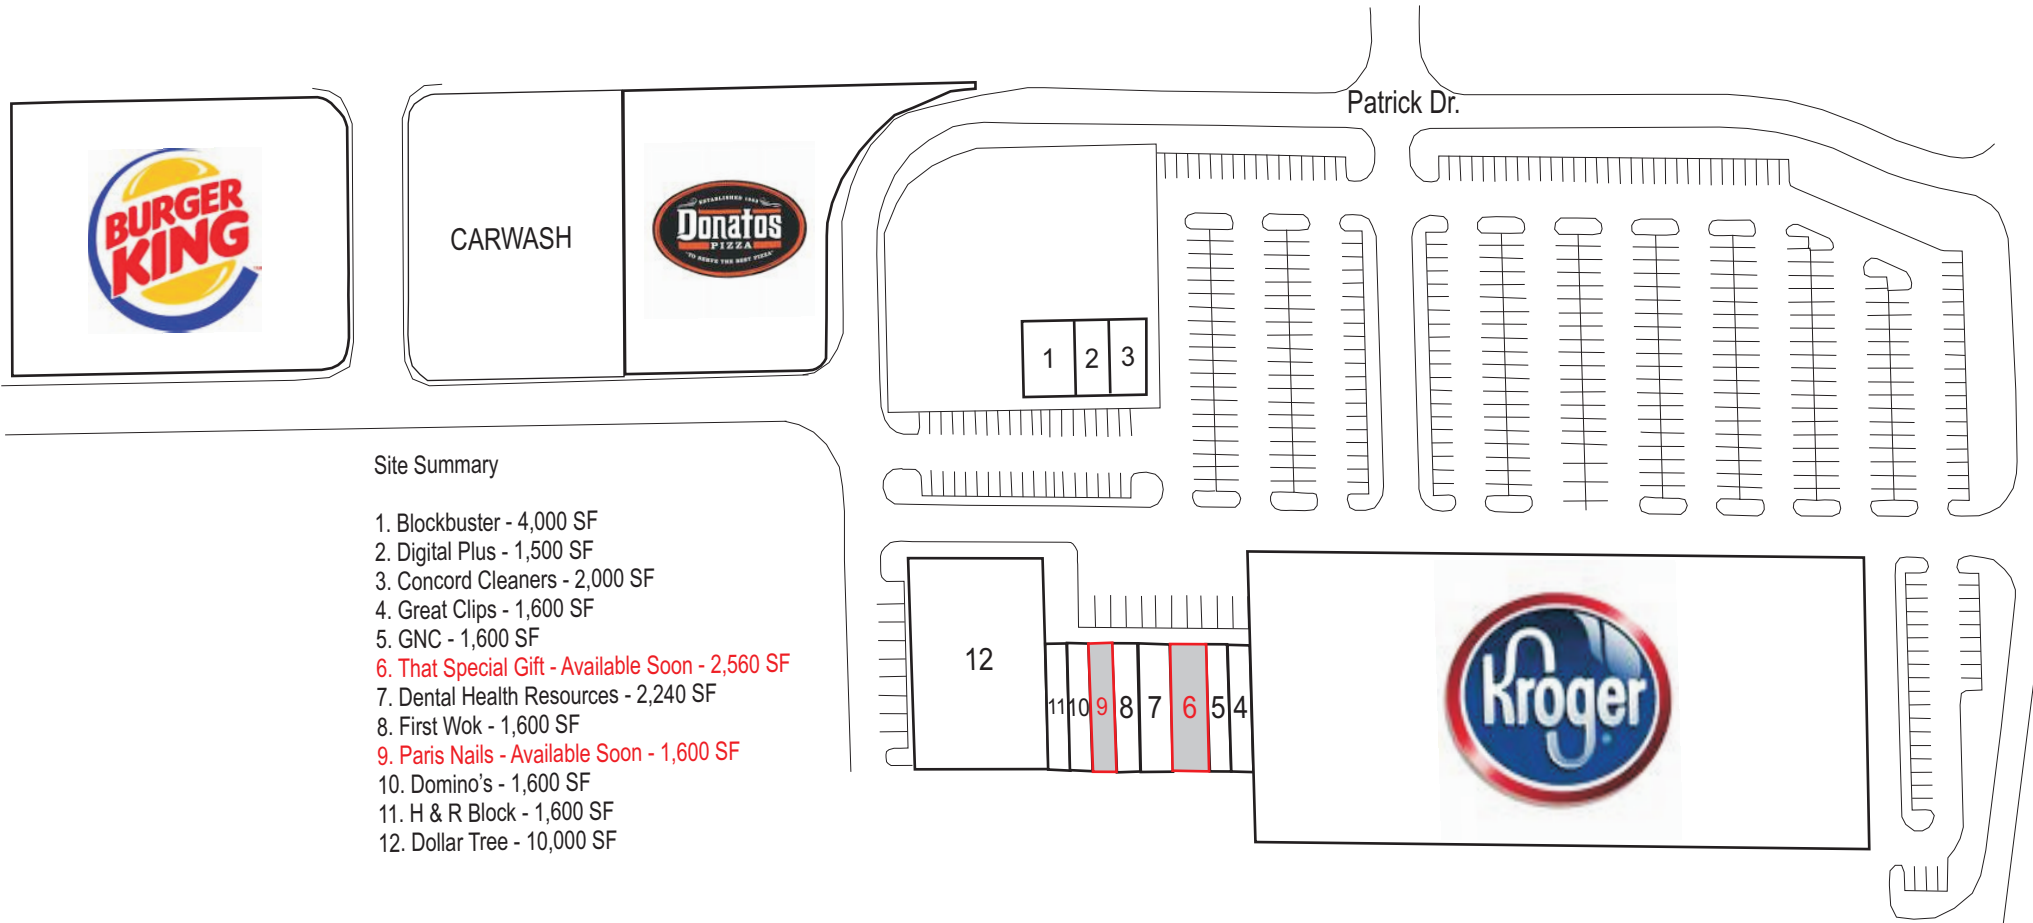

# Shoppes at Burlington Site Plan

## Site Summary

- 1. Blockbuster - 4,000 SF
- 2. Digital Plus - 1,500 SF
- 3. Concord Cleaners - 2,000 SF
- 4. Great Clips - 1,600 SF
- 5. GNC - 1,600 SF
- 6. That Special Gift - Available Soon - 2,560 SF
- 7. Dental Health Resources - 2,240 SF
- 8. First Wok - 1,600 SF
- 9. Paris Nails - Available Soon - 1,600 SF
- 10. Domino's - 1,600 SF
- 11. H & R Block - 1,600 SF
- 12. Dollar Tree - 10,000 SF