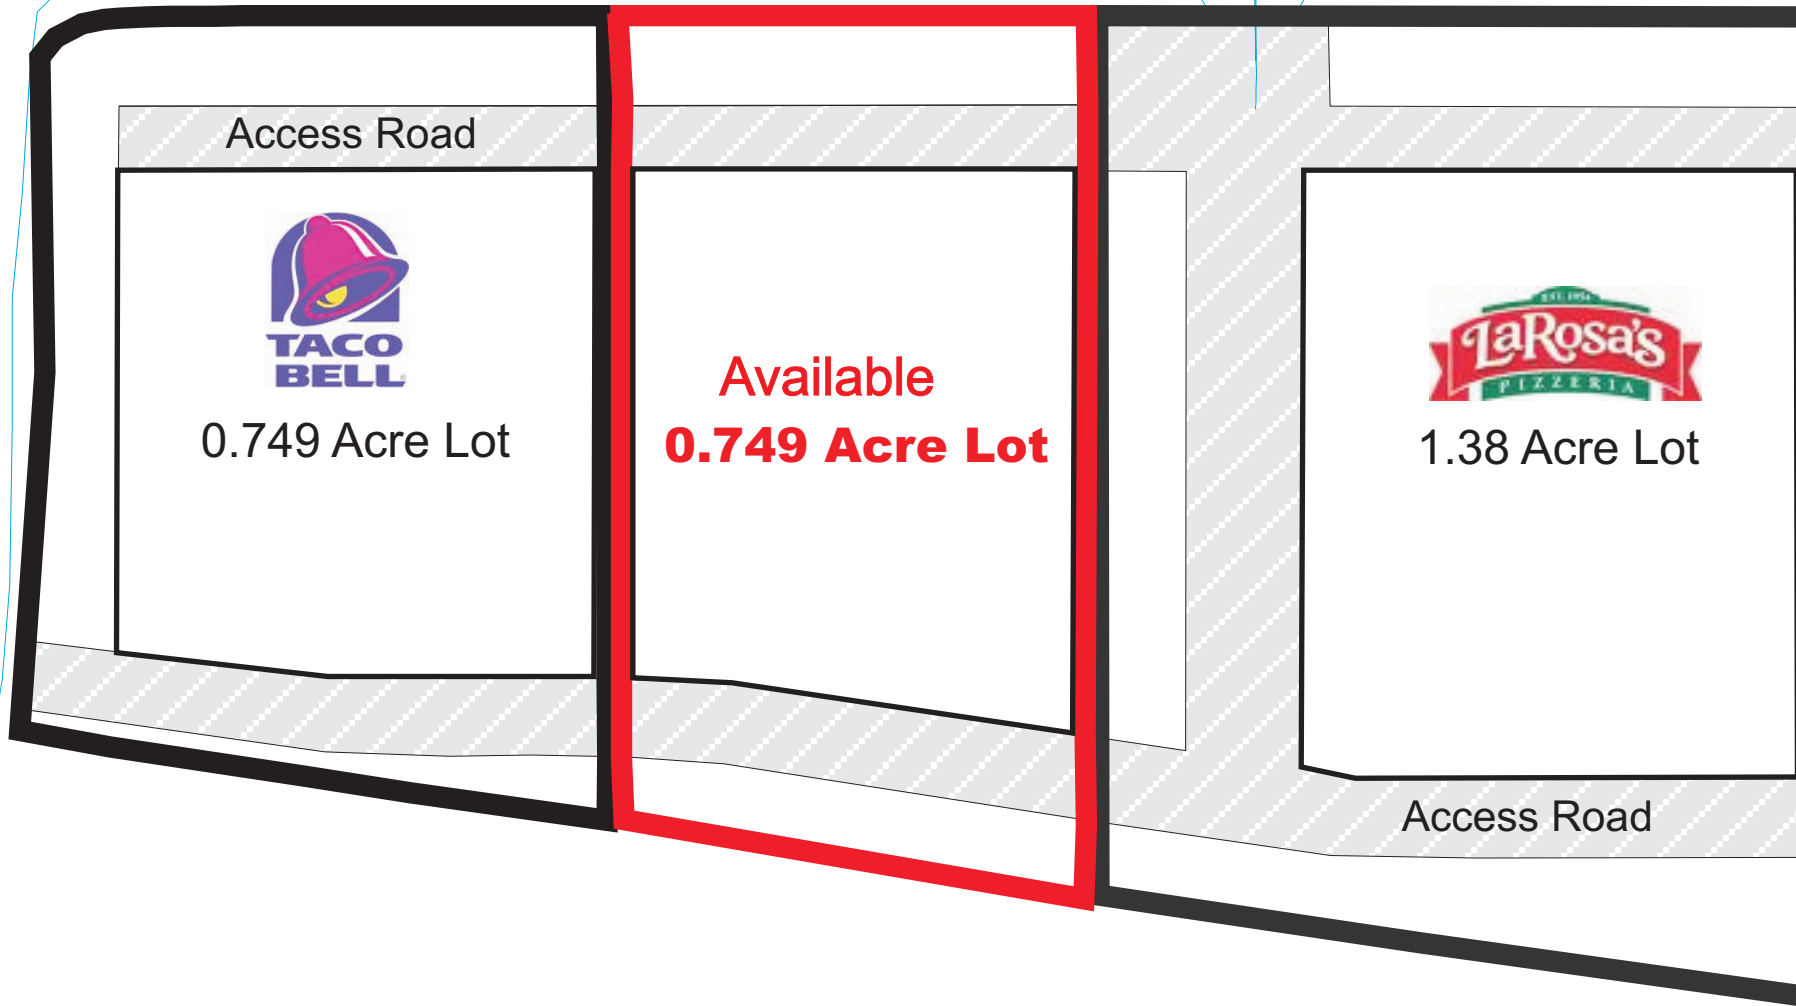

# Horseshoe Bend - Liberty Township Site Plan

Hamilton-Middletown Road (State Route 4)

Horseshoe Bend Road

Access Road

0.749 Acre Lot

Available  
**0.749 Acre Lot**

1.38 Acre Lot

Access Road